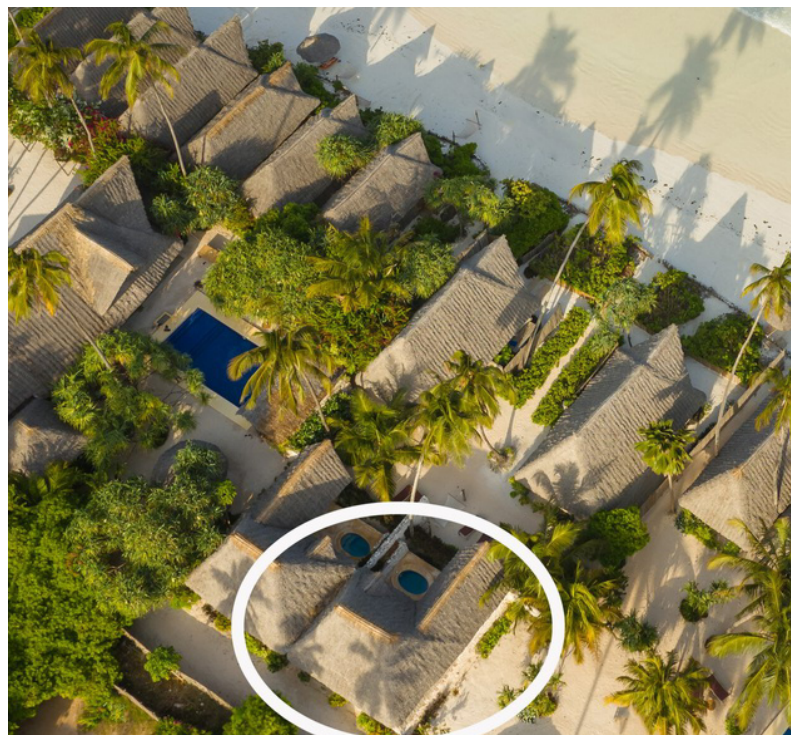

## BEACH FRONT BUNGALOWS

40m<sup>2</sup> / 44m<sup>2</sup> / 48m<sup>2</sup>

Beach Front Bungalows with exceptional beachfront views, directly on the beautiful beach of Matemwe.

# BEACH FRONT BUNGALOWS WITH PRIVATE PLUNGE POOL

55m<sup>2</sup>

Beach Front Bungalows with a private plunge pool and exceptional beachfront views, directly on the beautiful beach of Matemwe.

# SEA VIEW BUNGALOWS WITH PRIVATE PLUNGE POOL

70m<sup>2</sup>

Bungalows on the second row with a private plunge pool and exceptional sea views of Matemwe Beach.

# BEACH FRONT PRIVATE VILLA WITH POOL

220m2

Our Luxury Beach Front Villas have the most exceptional views and are fully private, spacious and air-conditioned. Situated on the beautiful beach of Matemwe.